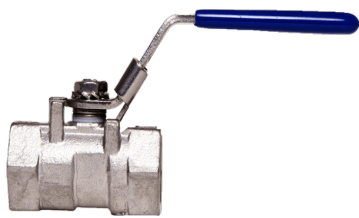

****Also available in 316 Stainless Steel. It has an internal entry blow-out-proof stem. The pressure rating is 2000 psi with a pressure test of API 598 psi. The ball seat and body seal are PTFE. Both ports are equal in size and female NPT threads.*

SKU	Definition
VBW-4F	1/4 Female Two Way Ball Valve Full Port
VBW-6F	3/8 Female Two Way Ball Valve Full Port
VBW-8F	1/2 Female Two Way Ball Valve Full Port
VBW-12F	3/4 Female Two Way Ball Valve Full Port
VBW-16F	1 inch Female Two Way Ball Valve Full Port
VBW-20F	1-1/4 inch Female Two Way Ball Valve Full Port
VBW-24F	1-1/2 inch Female Two Way Ball Valve Full Port
VBW-32F	2 inch Female Two Way Ball Valve Full Port

RV2 SERIES

This is a Solid Chrome plated Brass Mini Ball Valve. This valve works in both directions because of a double seal system. It has a blow-out-proof Brass stem. The 1/4 turn handle has a mechanical stop. The maximum working pressure is 235 psi but will handle 300 psi at 75°F. The temperature range is 32°F to 176°F. Available in female by female and male by female. ****This product is not lead-free.****

MSBV SERIES

The MSBV Series Ball Valves have a Stainless Steel body, ball, stem, and insert with an 800 psi WOG and PTFE thrust washer. 304 Stainless Steel locking handle. Full ported 1000 psi WoG 2 piece version up to 2-inch Female NPT available.