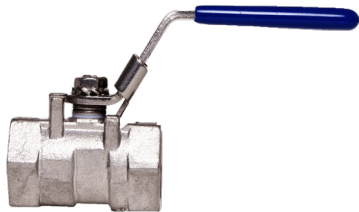

****Also available in 316 Stainless Steel. It has an internal entry blow-out-proof stem. The pressure rating is 2000 psi with a pressure test of API 598 psi. The ball seat and body seal are PTFE. Both ports are equal in size and female NPT threads.*

SKU	Description
VBW-4F	1/4 Female Two Way Ball Valve Full Port
VBW-6F	3/8 Female Two Way Ball Valve Full Port
VBW-8F	1/2 Female Two Way Ball Valve Full Port
VBW-12F	3/4 Female Two Way Ball Valve Full Port
VBW-16F	1 inch Female Two Way Ball Valve Full Port
VBW-20F	1-1/4 inch Female Two Way Ball Valve Full Port
VBW-24F	1-1/2 inch Female Two Way Ball Valve Full Port
VBW-32F	2 inch Female Two Way Ball Valve Full Port

RV2 SERIES

This is a Solid Chrome plated Brass Mini Ball Valve. This valve works in both directions because of a double seal system. It has a blow-out-proof Brass stem. The 1/4 turn handle has a mechanical stop. The maximum working pressure is 235 psi but will handle 300 psi at 75°F. The temperature range is 32°F to 176°F. Available in female by female and male by female. ****This product is not lead-free.****

MSBV SERIES

The MSBV Series Ball Valves have a Stainless Steel body, ball, stem, and insert with an 800 psi WOG and PTFE thrust washer. 304 Stainless Steel locking handle. Full ported 1000 psi WoG 2 piece version up to 2-inch Female NPT available.